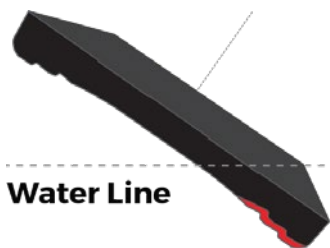

2020 BENT VEE

The Bent Vee series has revolutionized open water skiing. Width under foot allows these skis to pop out of the water with ease. This width, combined with a flat channel and grip rails, allows a ski with more surface area to perform at an advanced level. Inside radius gives the ski the ability to make tight turns on both on and offside while the 100% carbon build is nimble on the water. Our Bent Vee collection will make you rethink what is possible from a higher volume ski.

TIP ROCKER

Bent Vee skis have a flat spine directly down the center of the ski. This allows water to flow cleanly down the center, reducing drag and making it possible to make endless turns without tiring out.

FLAT SPOT

Bent Vee skis sport an oversized flat spot which allow the skis to auto-level. Skiers of any ability level can hop on a Bent Vee ski and feel instantly at home due to its balance on the water.

INSIDE RADIUS

The inside radius built into the skis give them the ability to turn naturally and level on both sides. This unique characteristic has been the defining difference that gives skiers ultimate freedom when making turns up and down the lake.